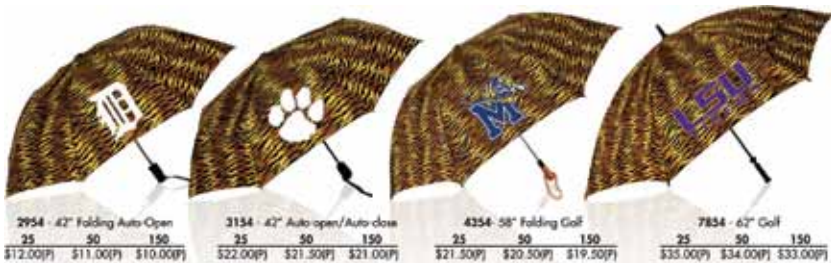

Circle 288 on Info Card or visit www.promomarketing.com/infocard

HAAS-JORDAN TIGER STRIPE UMBRELLAS

Haas-Jordan is proud to present the all new line of Tiger Stripe umbrellas. These special designs are featured on 42" auto-open, 42" auto-open/auto-close, 58" folding golf, and 62" golf sized umbrellas. Don't miss out on these unique umbrellas!